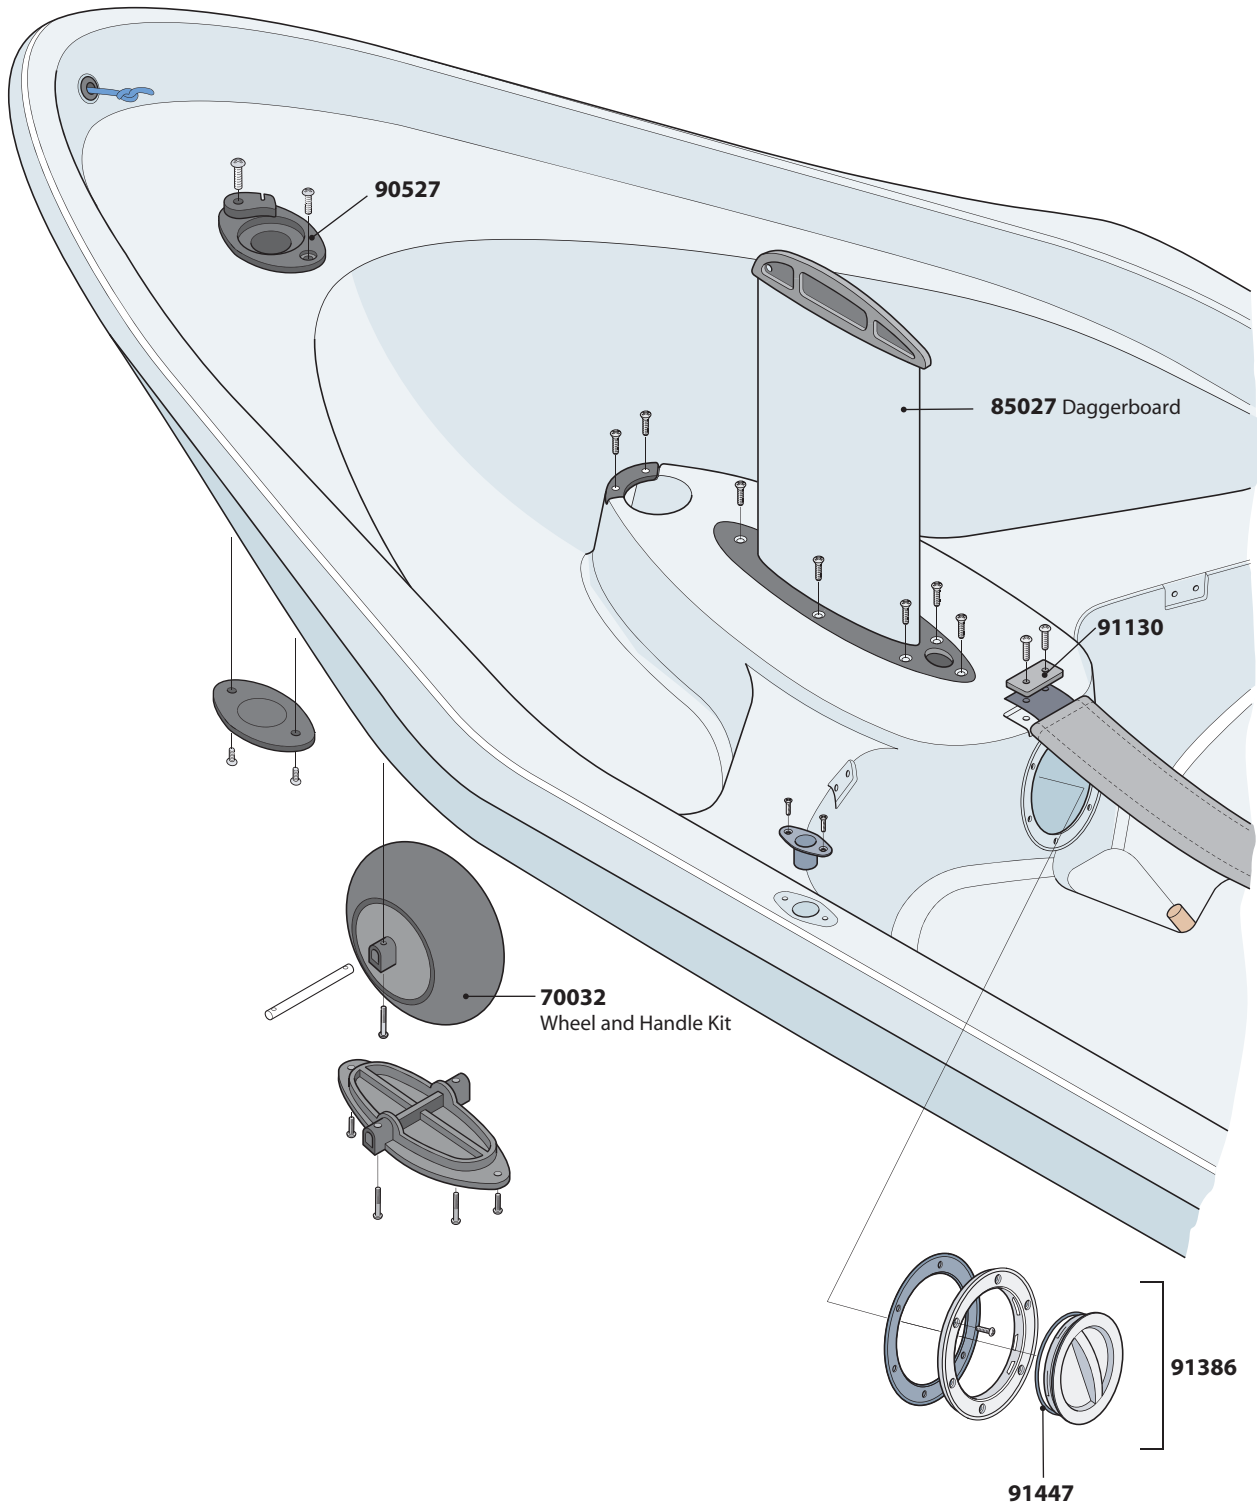

Bug Parts Locator

LaserPerformance[™]

Bug Hull and Deck Fittings

Bug Hull and Deck Fittings

Bug Race Accessories

89033 Power Curve Upper
89010 Standard Upper

89003
Lower

95102 Bug Race Sail - Lotus

Not Pictured:

95100 Bug Race Sail - Blaze

95104 Bug Rec Sail - Red Craze

95105 Bug Rec Sail - Yellow Zest

Bug Rudder Assembly