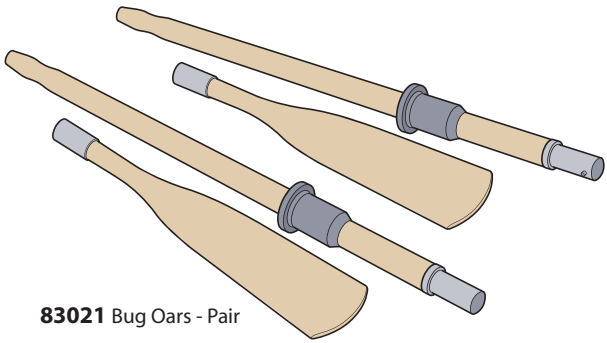

Bug Parts Locator

LaserPerformance[™]

Bug Hull and Deck Fittings

Bug Hull and Deck Fittings

Bug Race Accessories

89033 Power Curve Upper
89010 Standard Upper

89003
Lower

95102 Bug Race Sail - Lotus

Not Pictured:

95100 Bug Race Sail - Blaze

95104 Bug Rec Sail - Red Craze

95105 Bug Rec Sail - Yellow Zest

Bug Rudder Assembly