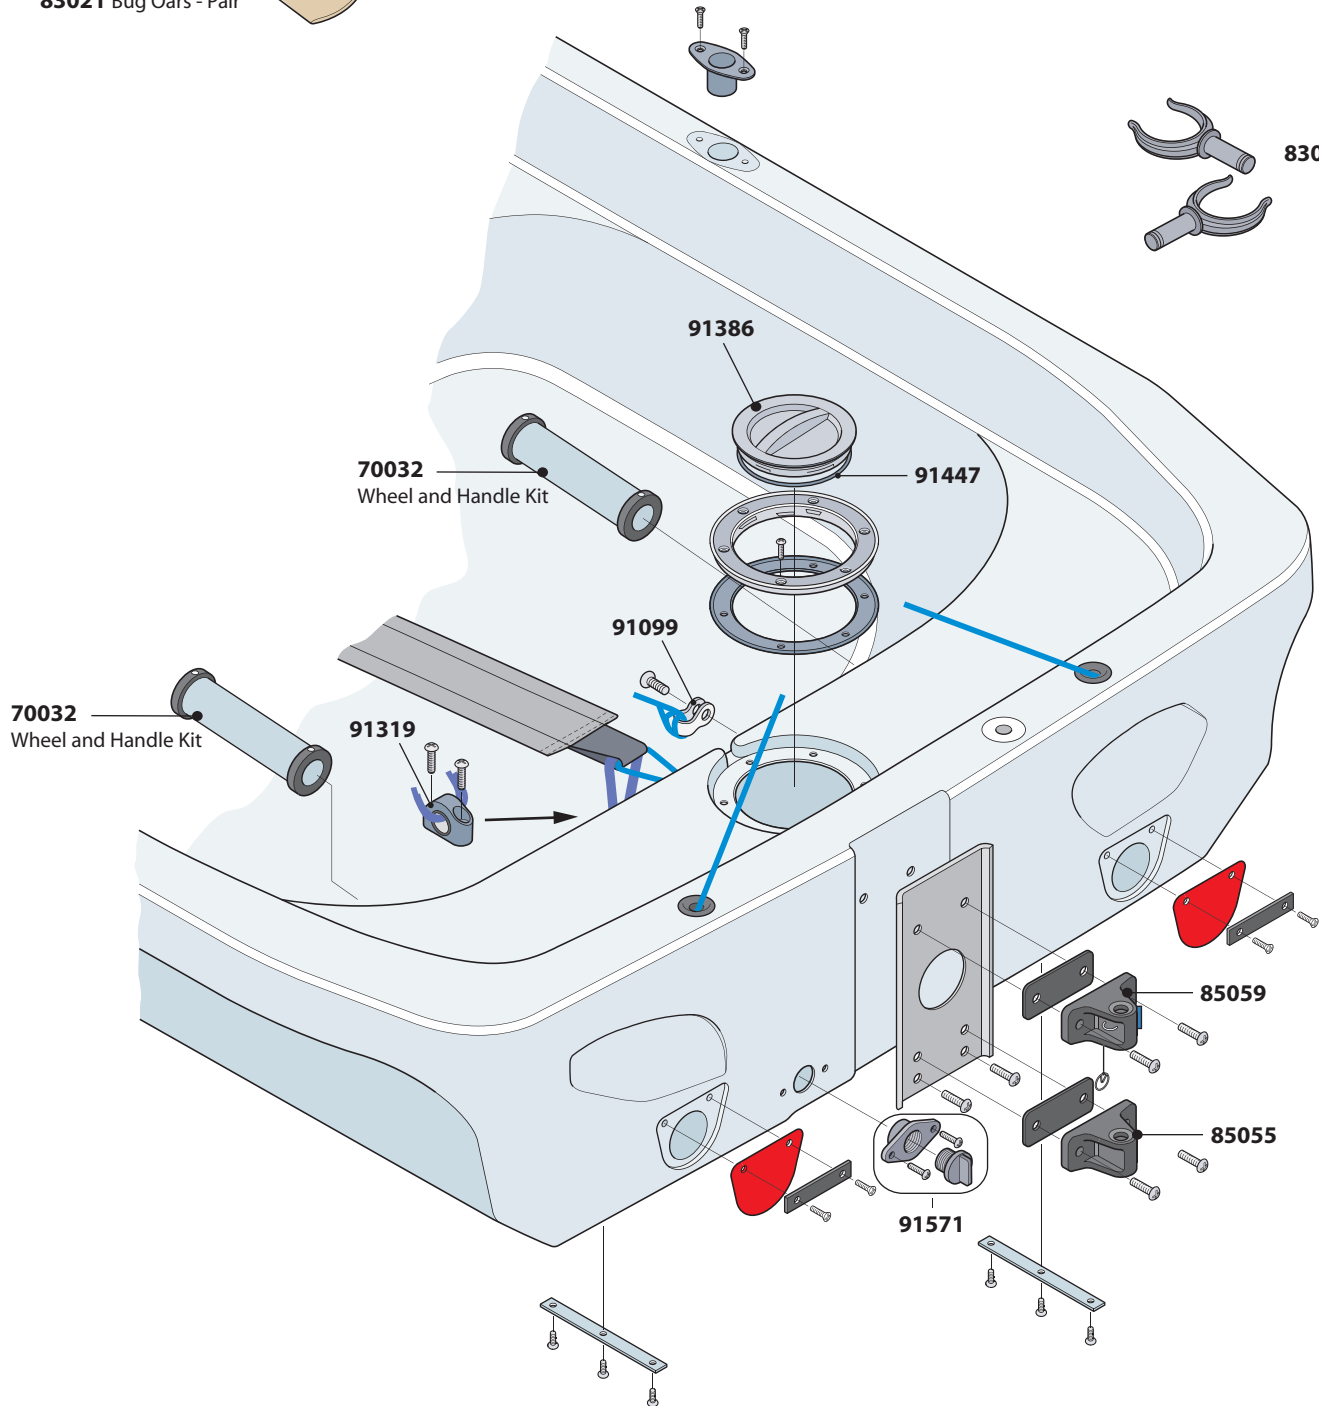

Bug Parts Locator

LaserPerformance[™]

Bug Hull and Deck Fittings

Bug Hull and Deck Fittings

Bug Race Accessories

89033 Power Curve Upper
89010 Standard Upper

89003
Lower

95102 Bug Race Sail - Lotus

Not Pictured:

95100 Bug Race Sail - Blaze

95104 Bug Rec Sail - Red Craze

95105 Bug Rec Sail - Yellow Zest

Bug Rudder Assembly