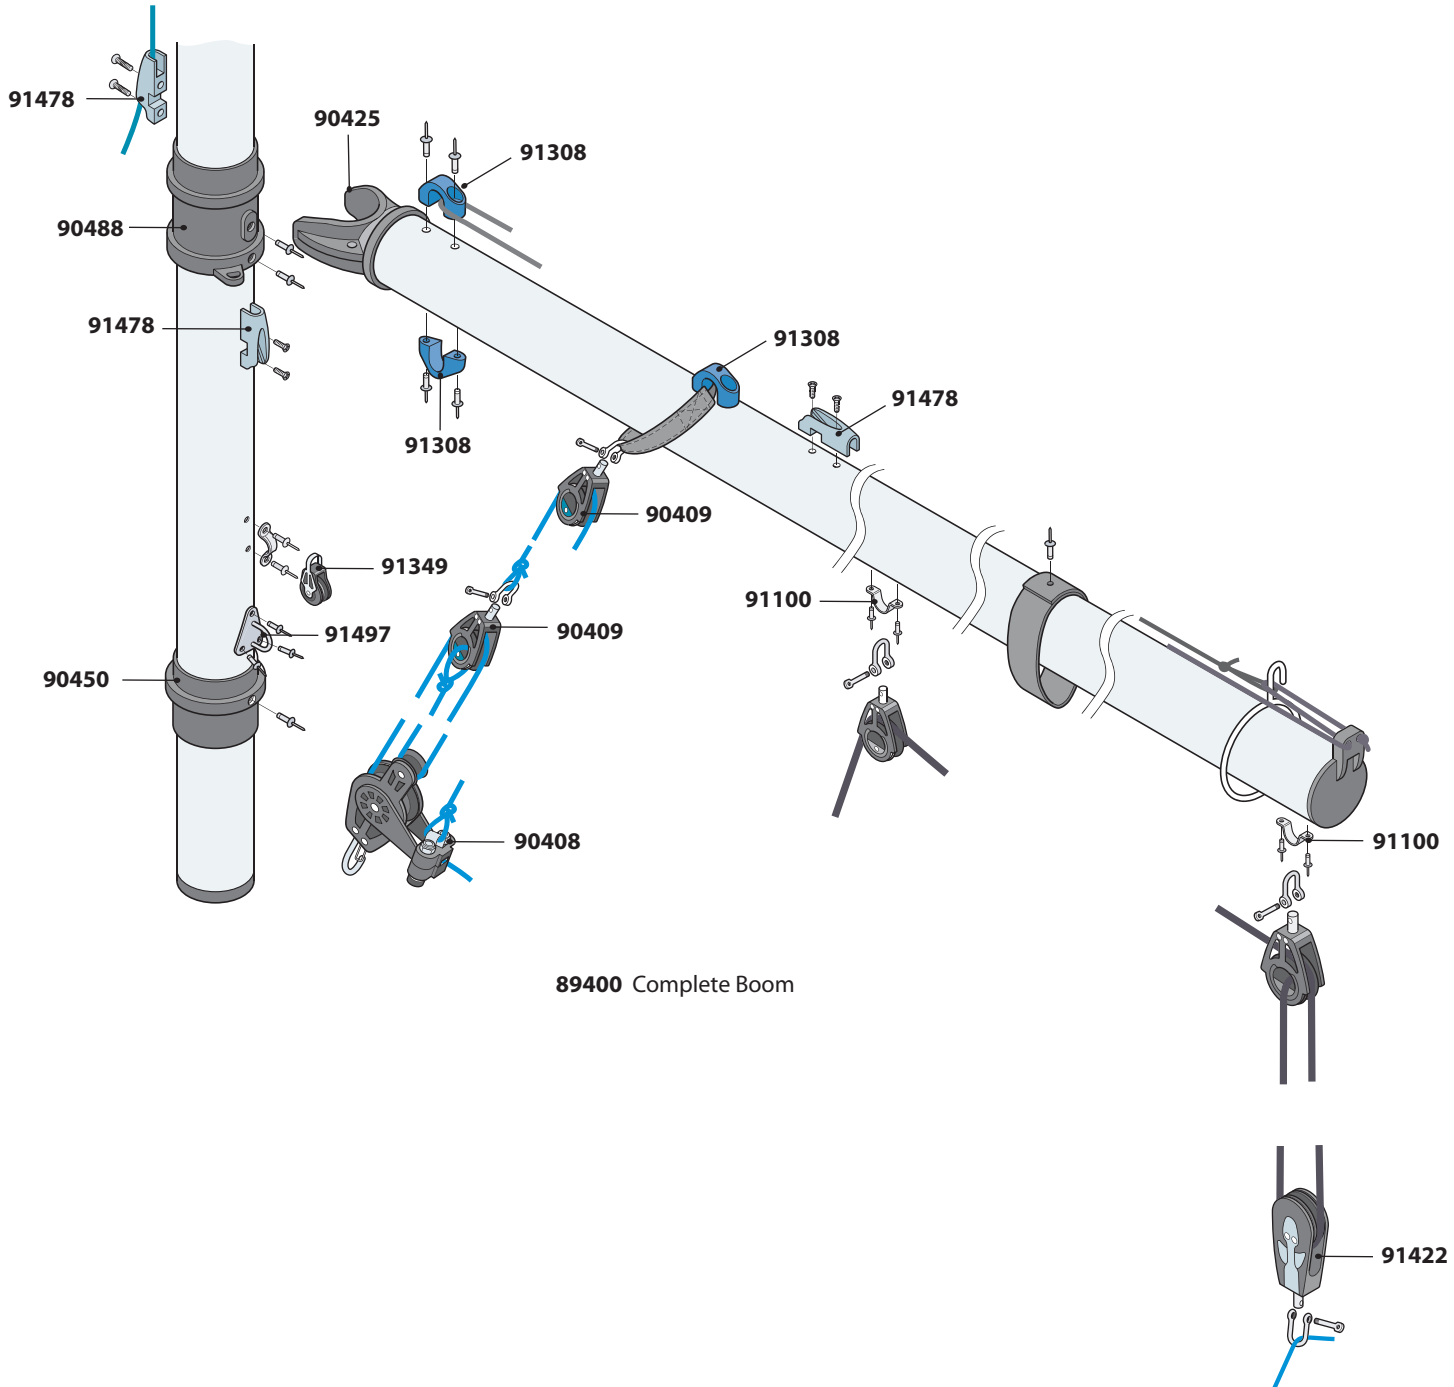

Bug Parts Locator

LaserPerformance[™]

Bug Hull and Deck Fittings

Bug Hull and Deck Fittings

Bug Race Accessories

89033 Power Curve Upper
89010 Standard Upper

89003
Lower

95102 Bug Race Sail - Lotus

Not Pictured:

95100 Bug Race Sail - Blaze

95104 Bug Rec Sail - Red Craze

95105 Bug Rec Sail - Yellow Zest

Bug Rudder Assembly